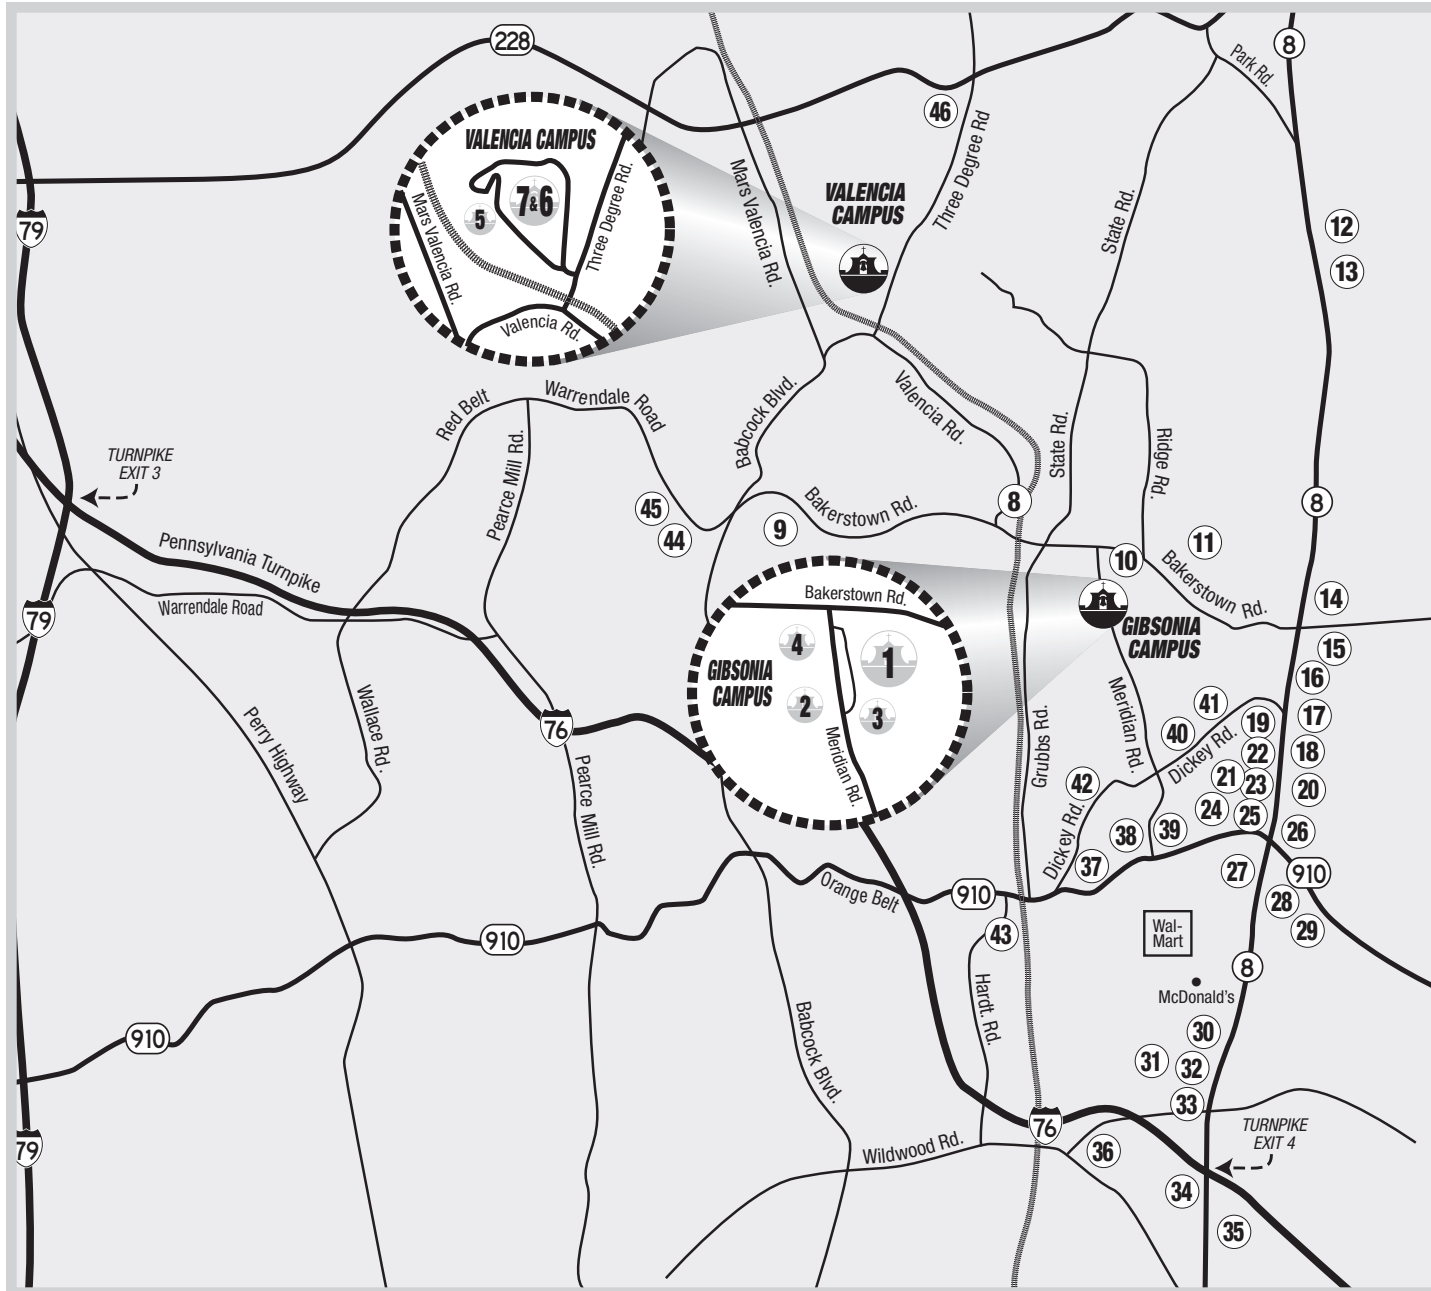

# St. Barnabas Communities Regional Map

5850 Meridian Road  
 Gibsonia, PA 15044  
 phone: 724.443.0700  
 website: [www.stbarnabashealthsystem.com](http://www.stbarnabashealthsystem.com)

# St. Barnabas Community Map

- 1 The Village at St. Barnabas
- 2 St. Barnabas Nursing Home
- 3 St. Barnabas Medical Center
- 4 Washington Place
- 5 The Woodlands at St, Barnabas
- 6 The Arbors at Valencia Woods
- 7 Valencia Wood Nursing Center
- 8 Alliance Church
- 9 Pine's Tavern
- 10 Richland Elementary School
- 11 North Pittsburgh Golf Course
- 12 North Star Market
- 13 La Villa Restaurant
- 14 Tom Henry Chevrolet
- 15 Winwood Mall
- 16 First Presbyterian Church
- 17 Bakerstown Feed & Garden
- 18 Bakerstown United Methodist
- 19 St. Thomas Church in the Fields
- 20 Crossroads Floral
- 21 Northtowne Square
- 22 King's Family Restaurant
- 23 Wendy's/Taco Bell
- 24 Weischedel Florists
- 25 Sunoco Gas Station
- 26 Eckerd
- 27 Gibsonia Post Office
- 28 Mars Bank
- 29 Pine-Richland Youth Center
- 30 Dollar Bank
- 31 Richland Mall
- 32 National City Bank
- 33 Venus Diner
- 34 Eat'n Park Restaurant
- 35 Shopper's Plaza
- 36 St. Catherine of Sweden
- 37 Trinity Evangelical Lutheran
- 38 Stop'N Go
- 39 Gibsonia Presbyterian Church
- 40 Richland Municipal Building
- 41 Northern Tier Library
- 42 St. Richard Catholic Church
- 43 Rudolph's Auto Service
- 44 Pine-Richland Middle School
- 45 Pine-Richland High School
- 46 Mars High School